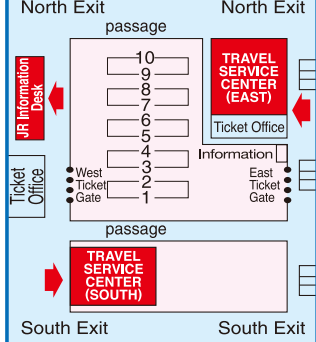

JAPAN RAIL PASS Sales Offices

NARITA AIRPORT Terminal 1 STATION

NARITA AIRPORT Terminal 2-3 STATION

TOKYO STATION

SHINJUKU STATION

Haneda Airport International Terminal

YOKOHAMA STATION

NAGOYA STATION

KANSAI AIRPORT STATION

ŌSAKA STATION

HIROSHIMA STATION

HAKATA STATION

TAKAMATSU STATION

SAPPORO STATION

NEW CHITOSE AIRPORT STATION

NIIGATA STATION

SENDAI STATION