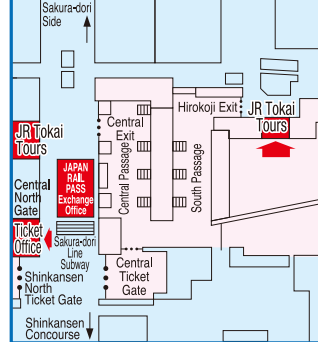

JAPAN RAIL PASS Sales Offices

NARITA AIRPORT Terminal 1 STATION

NARITA AIRPORT Terminal 2-3 STATION

TOKYO STATION

SHINJUKU STATION

Haneda Airport International Terminal

YOKOHAMA STATION

NAGOYA STATION

KANSAI AIRPORT STATION

ŌSAKA STATION

HIROSHIMA STATION

HAKATA STATION

TAKAMATSU STATION

SAPPORO STATION

NEW CHITOSE AIRPORT STATION

NIIGATA STATION

SENDAI STATION