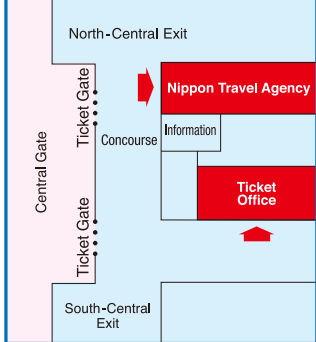

JAPAN RAIL PASS Sales Offices

NARITA AIRPORT Terminal 1 STATION

NARITA AIRPORT Terminal 2-3 STATION

TOKYO STATION

SHINJUKU STATION

Haneda Airport International Terminal

YOKOHAMA STATION

NAGOYA STATION

KANSAI AIRPORT STATION

ŌSAKA STATION

HIROSHIMA STATION

HAKATA STATION

TAKAMATSU STATION

SAPPORO STATION

NEW CHITOSE AIRPORT STATION

NIIGATA STATION

SENDAI STATION