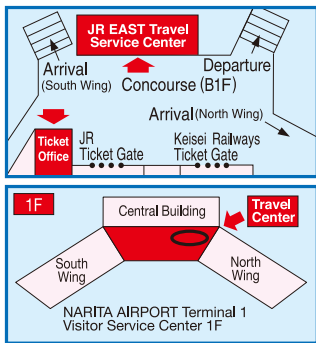

JAPAN RAIL PASS Sales Offices

NARITA AIRPORT Terminal 1 STATION

NARITA AIRPORT Terminal 2-3 STATION

TOKYO STATION

SHINJUKU STATION

Haneda Airport International Terminal

YOKOHAMA STATION

NAGOYA STATION

KANSAI AIRPORT STATION

ŌSAKA STATION

HIROSHIMA STATION

HAKATA STATION

TAKAMATSU STATION

SAPPORO STATION

NEW CHITOSE AIRPORT STATION

NIIGATA STATION

SENDAI STATION